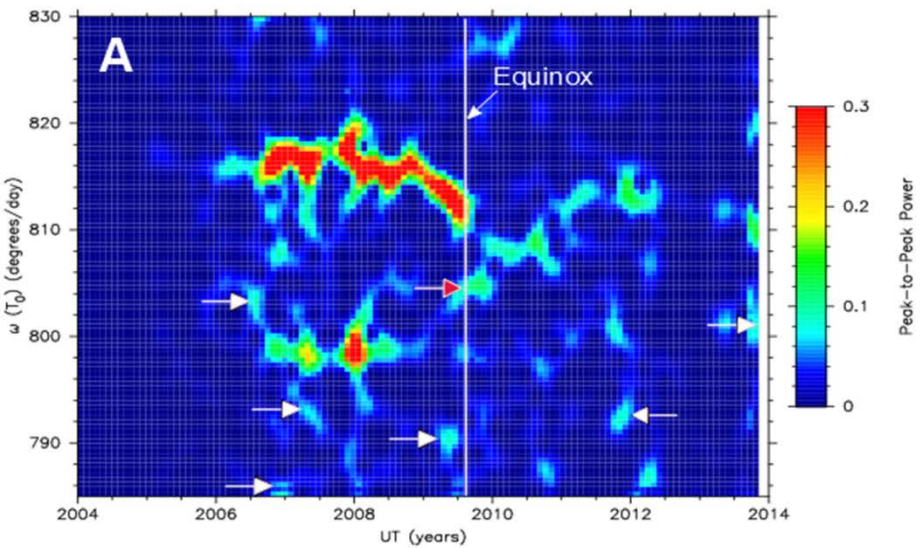

Saturn kilometric radiation periodicity after equinox

G. Fischer, D.A. Gurnett, WS. Kurth, S.-Y. Ye, and J.B. Groene

2004 001 (January 1) 00:00:00 – 2014 001 (January 1) 00:00:00

2004 001 (January 1) 00:00:00 – 2014 001 (January 1) 00:00:00